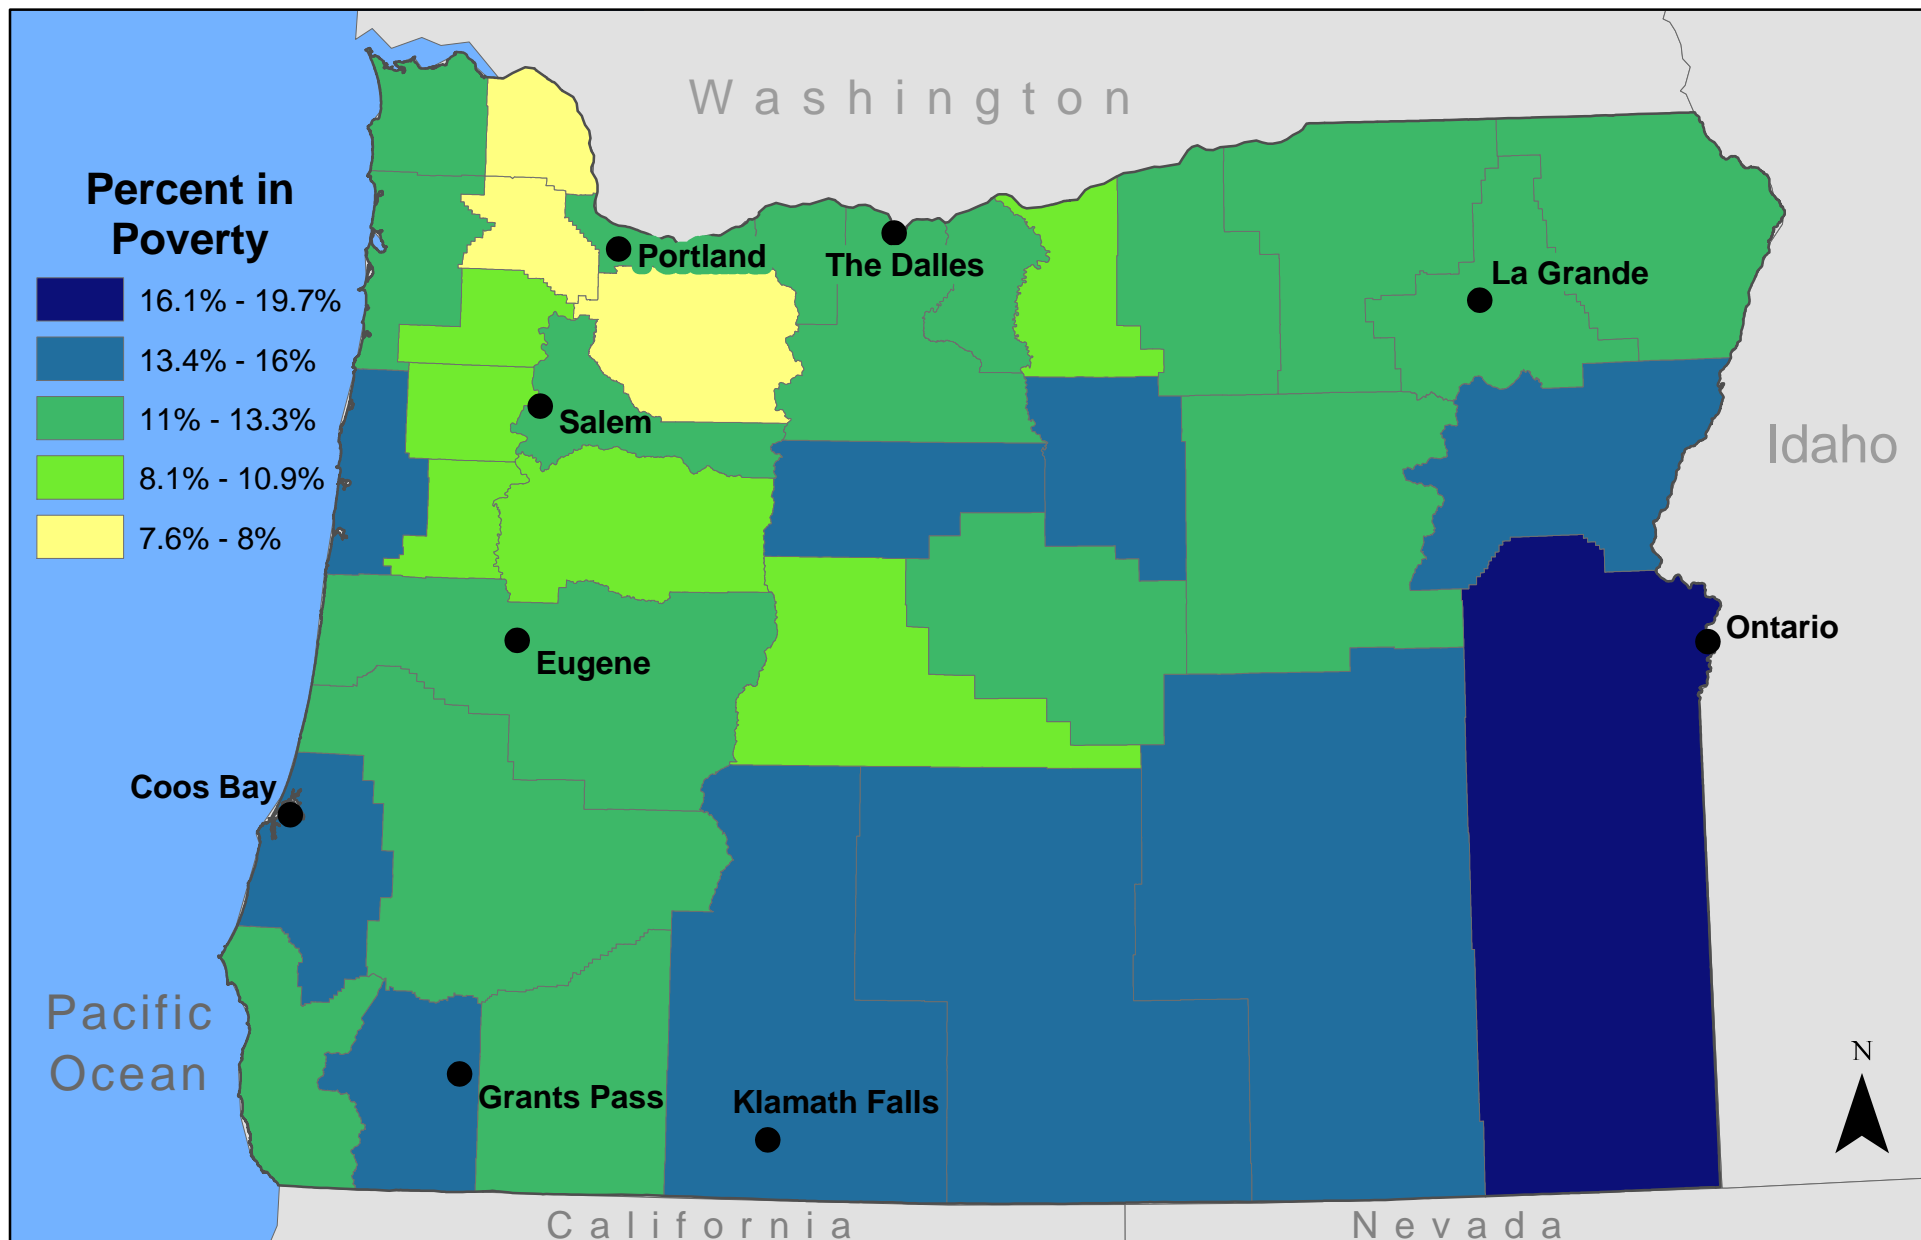

POVERTY RATES IN OREGON BY COUNTY

Data Source: U.S. Census Bureau, Small Area Income and Poverty Estimates (SAIPE) Program, 2002 Estimates (released 12/2004)
URL - <http://www.census.gov/hhes/www/saie/county.html>

Created: February 23, 2005
Cartographer: Birgit Mühlenhaus