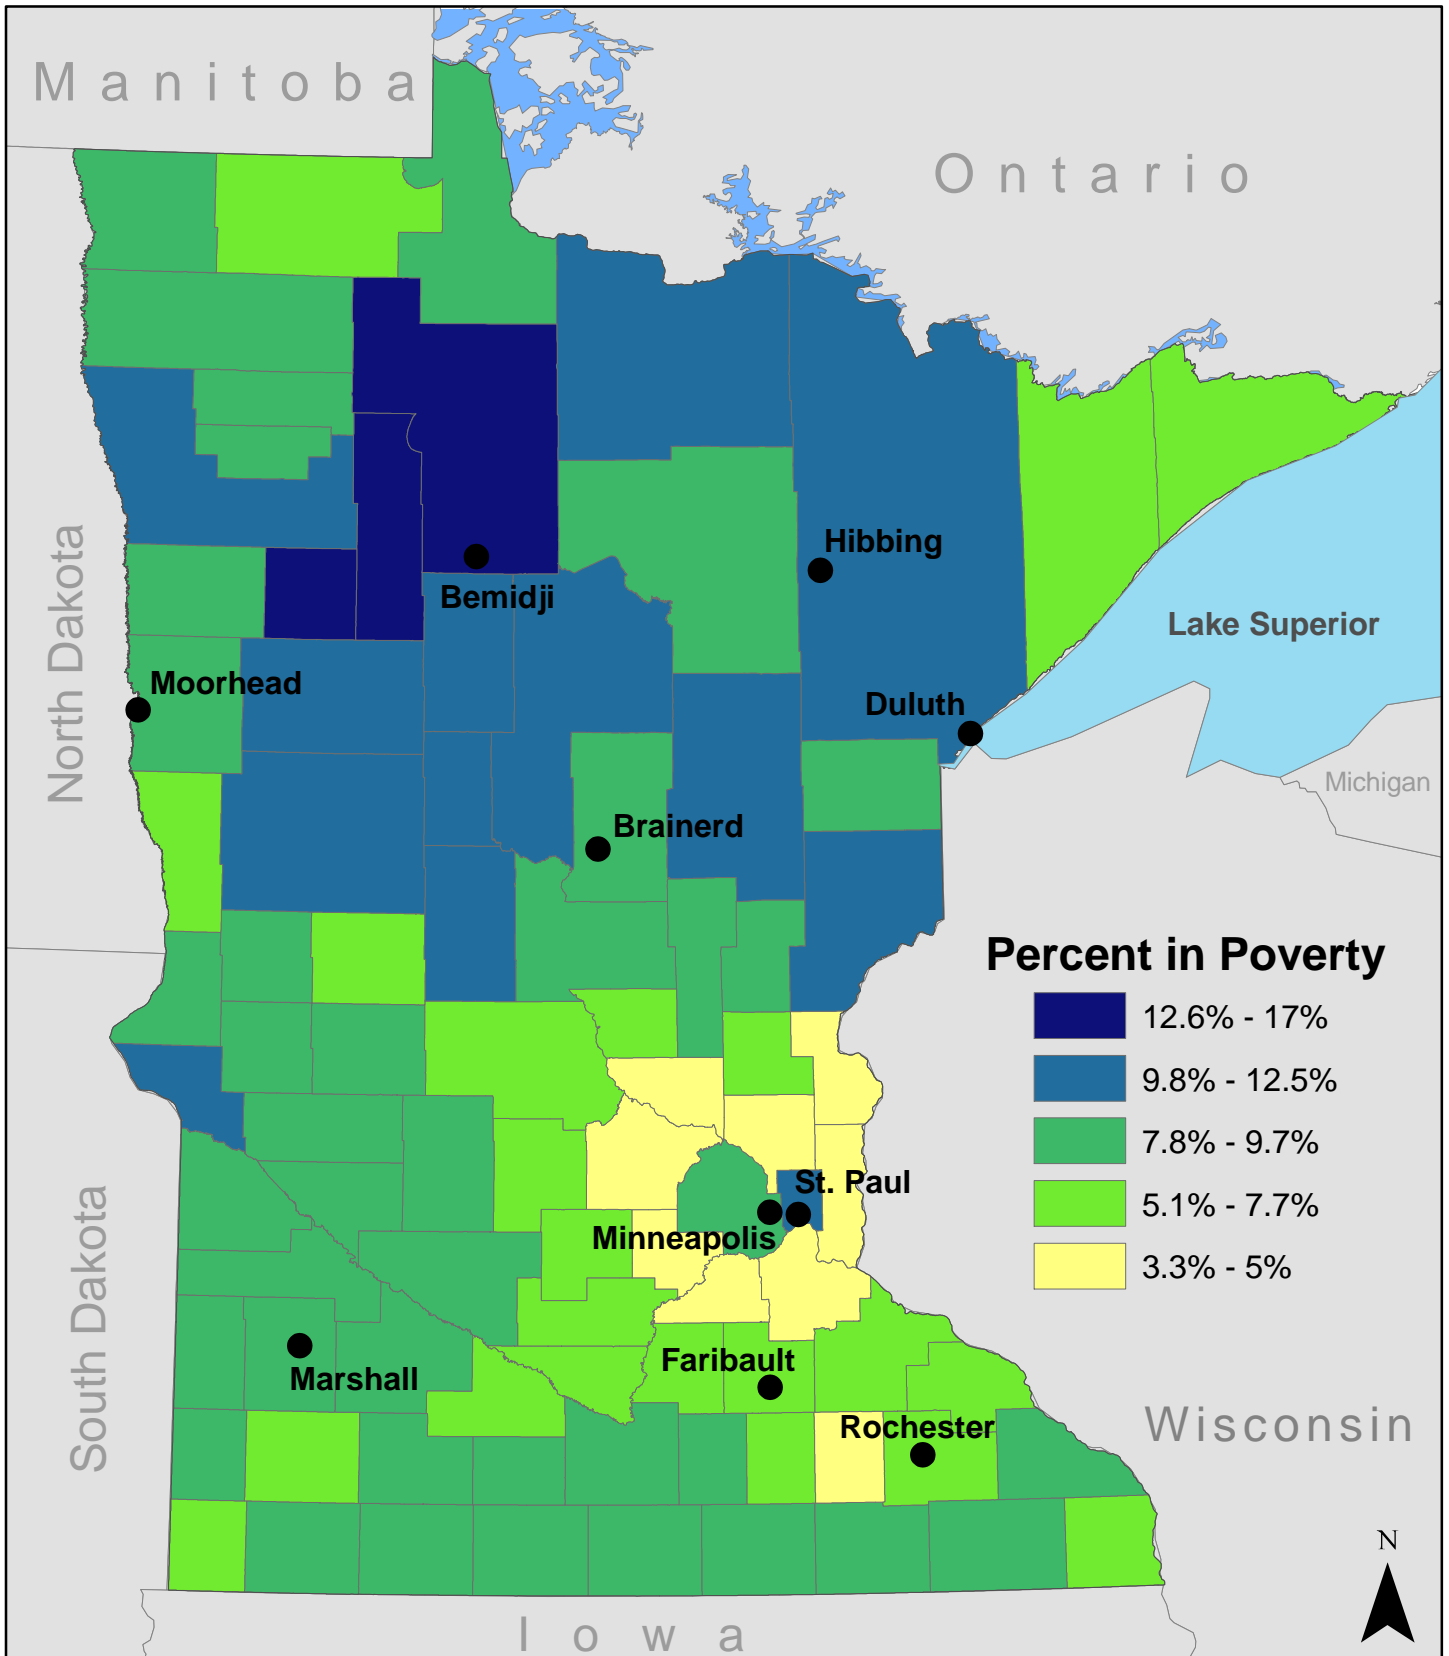

POVERTY RATES IN MINNESOTA BY COUNTY

Data Source: U.S. Census Bureau, Small Area Income and Poverty Estimates (SAIPE) Program, 2002 Estimates (released 12/2004)
URL - <http://www.census.gov/hhes/www/saie/county.html>

Created: February 23, 2005
Cartographer: Birgit Mühlenhaus