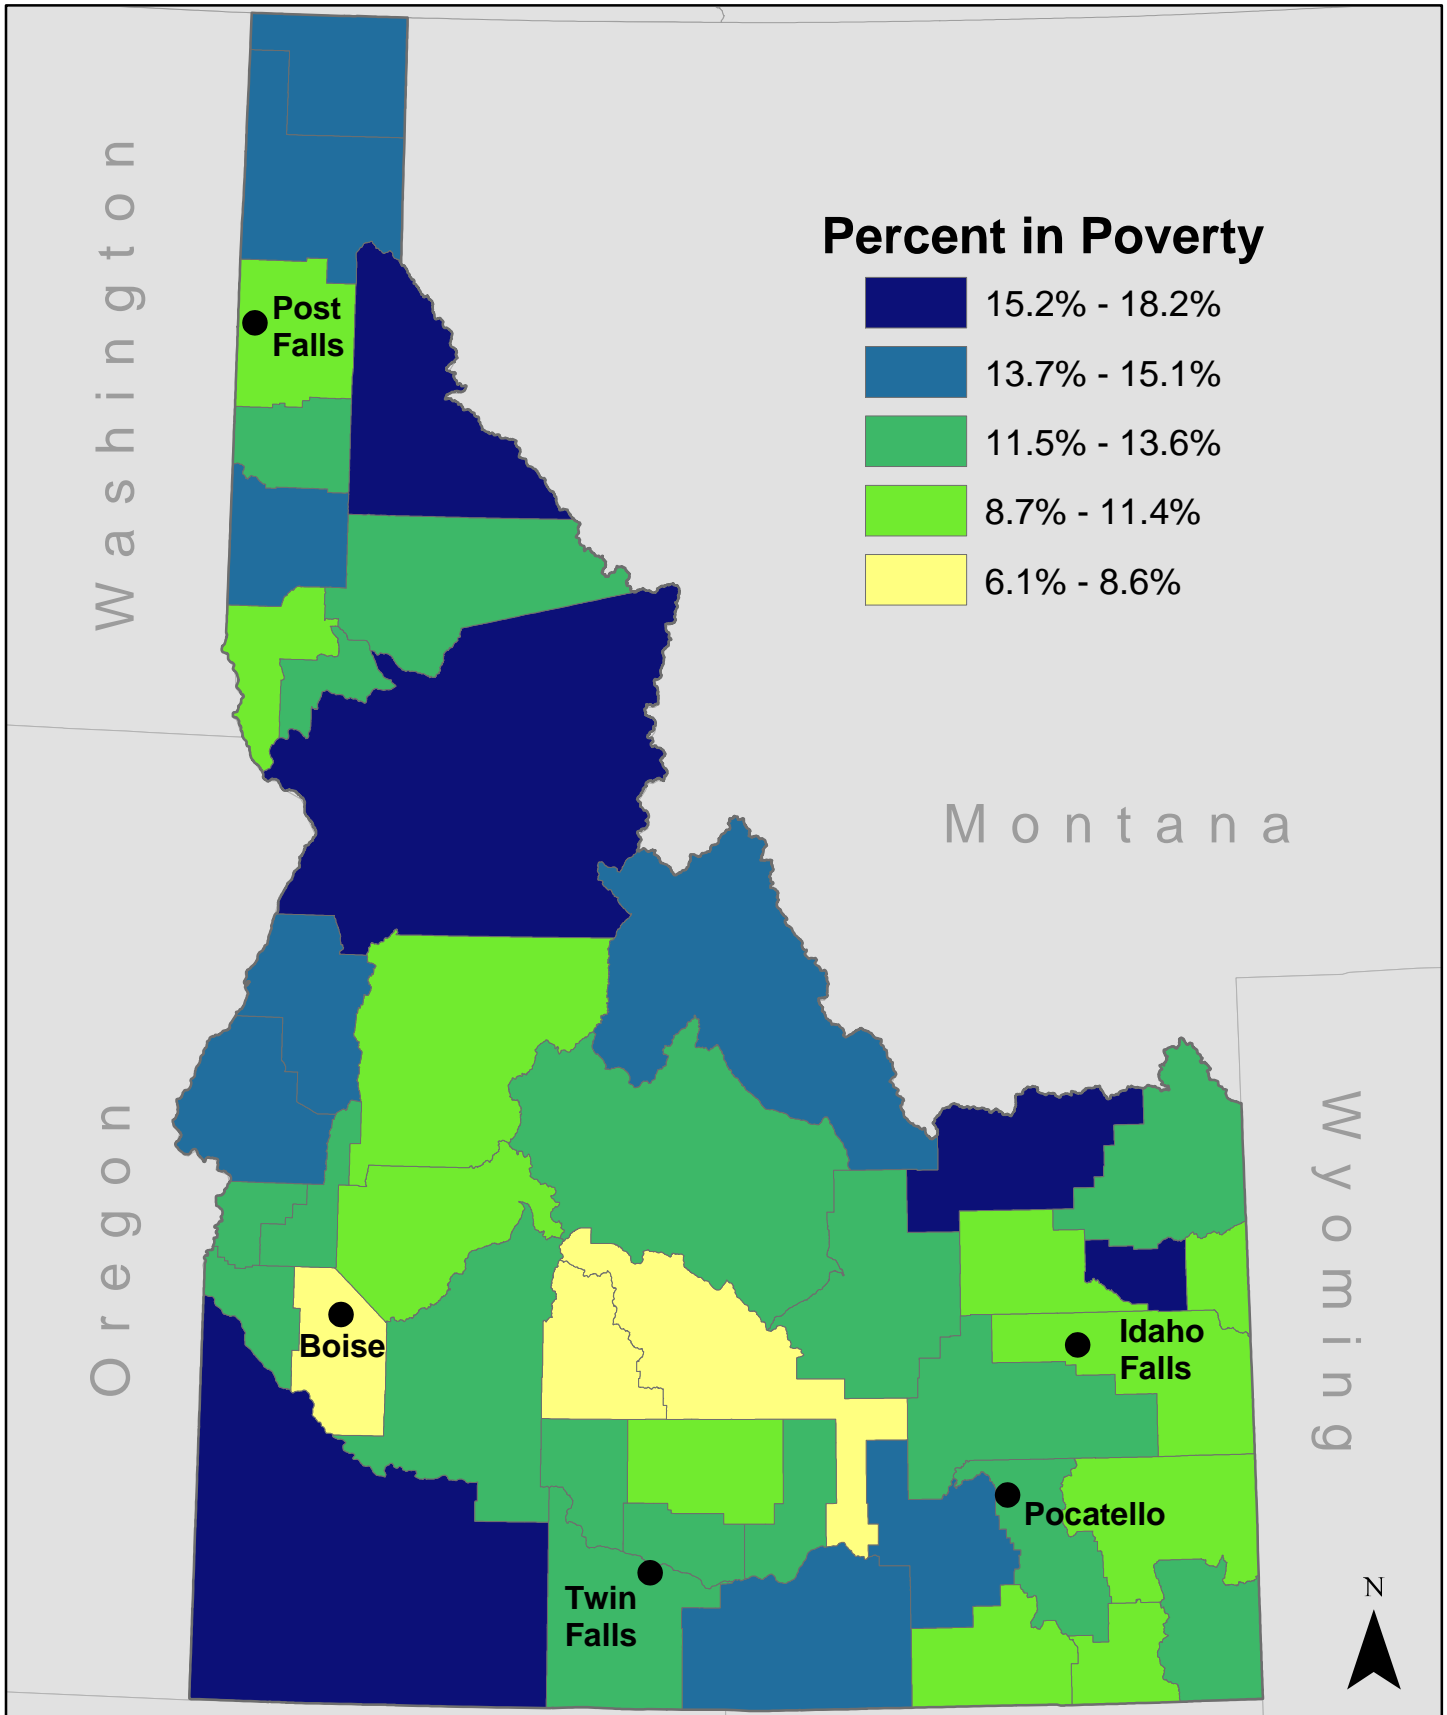

# POVERTY RATES IN IDAHO BY COUNTY

Data Source: U.S. Census Bureau, Small Area Income and Poverty Estimates (SAIPE) Program, 2002 Estimates (released 12/2004)  
URL - <http://www.census.gov/hhes/www/saie/county.html>

Created: February 23, 2005  
 Cartographer: Birgit Mühlenhaus