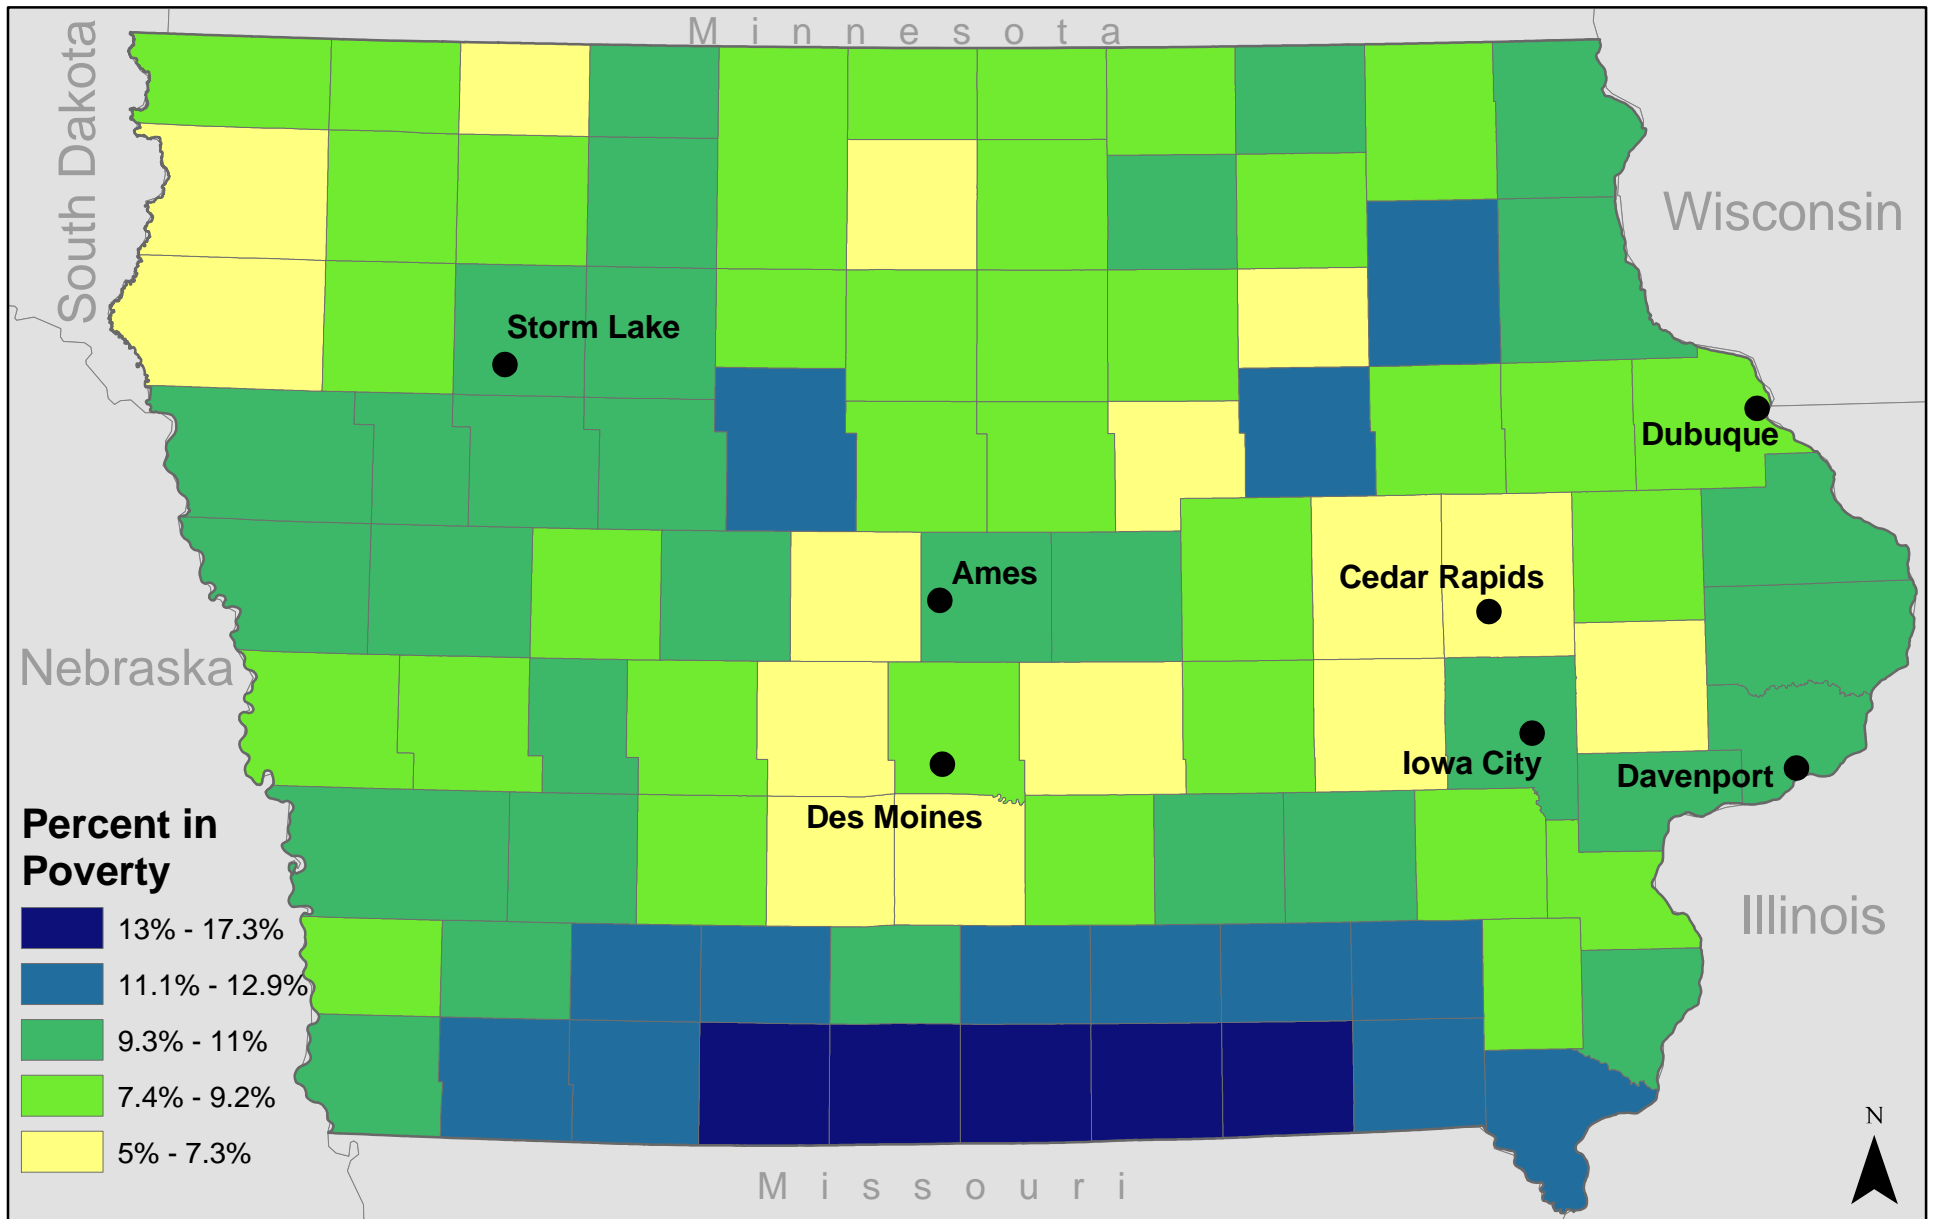

POVERTY RATES IN IOWA BY COUNTY

Created: February 23, 2005
Cartographer: Birgit Mühlenhaus

Data Source: U.S. Census Bureau, Small Area Income and Poverty
Estimates (SAIPE) Program, 2002 Estimates (released 12/2004)
URL - <http://www.census.gov/hhes/www/saipe/county.html>