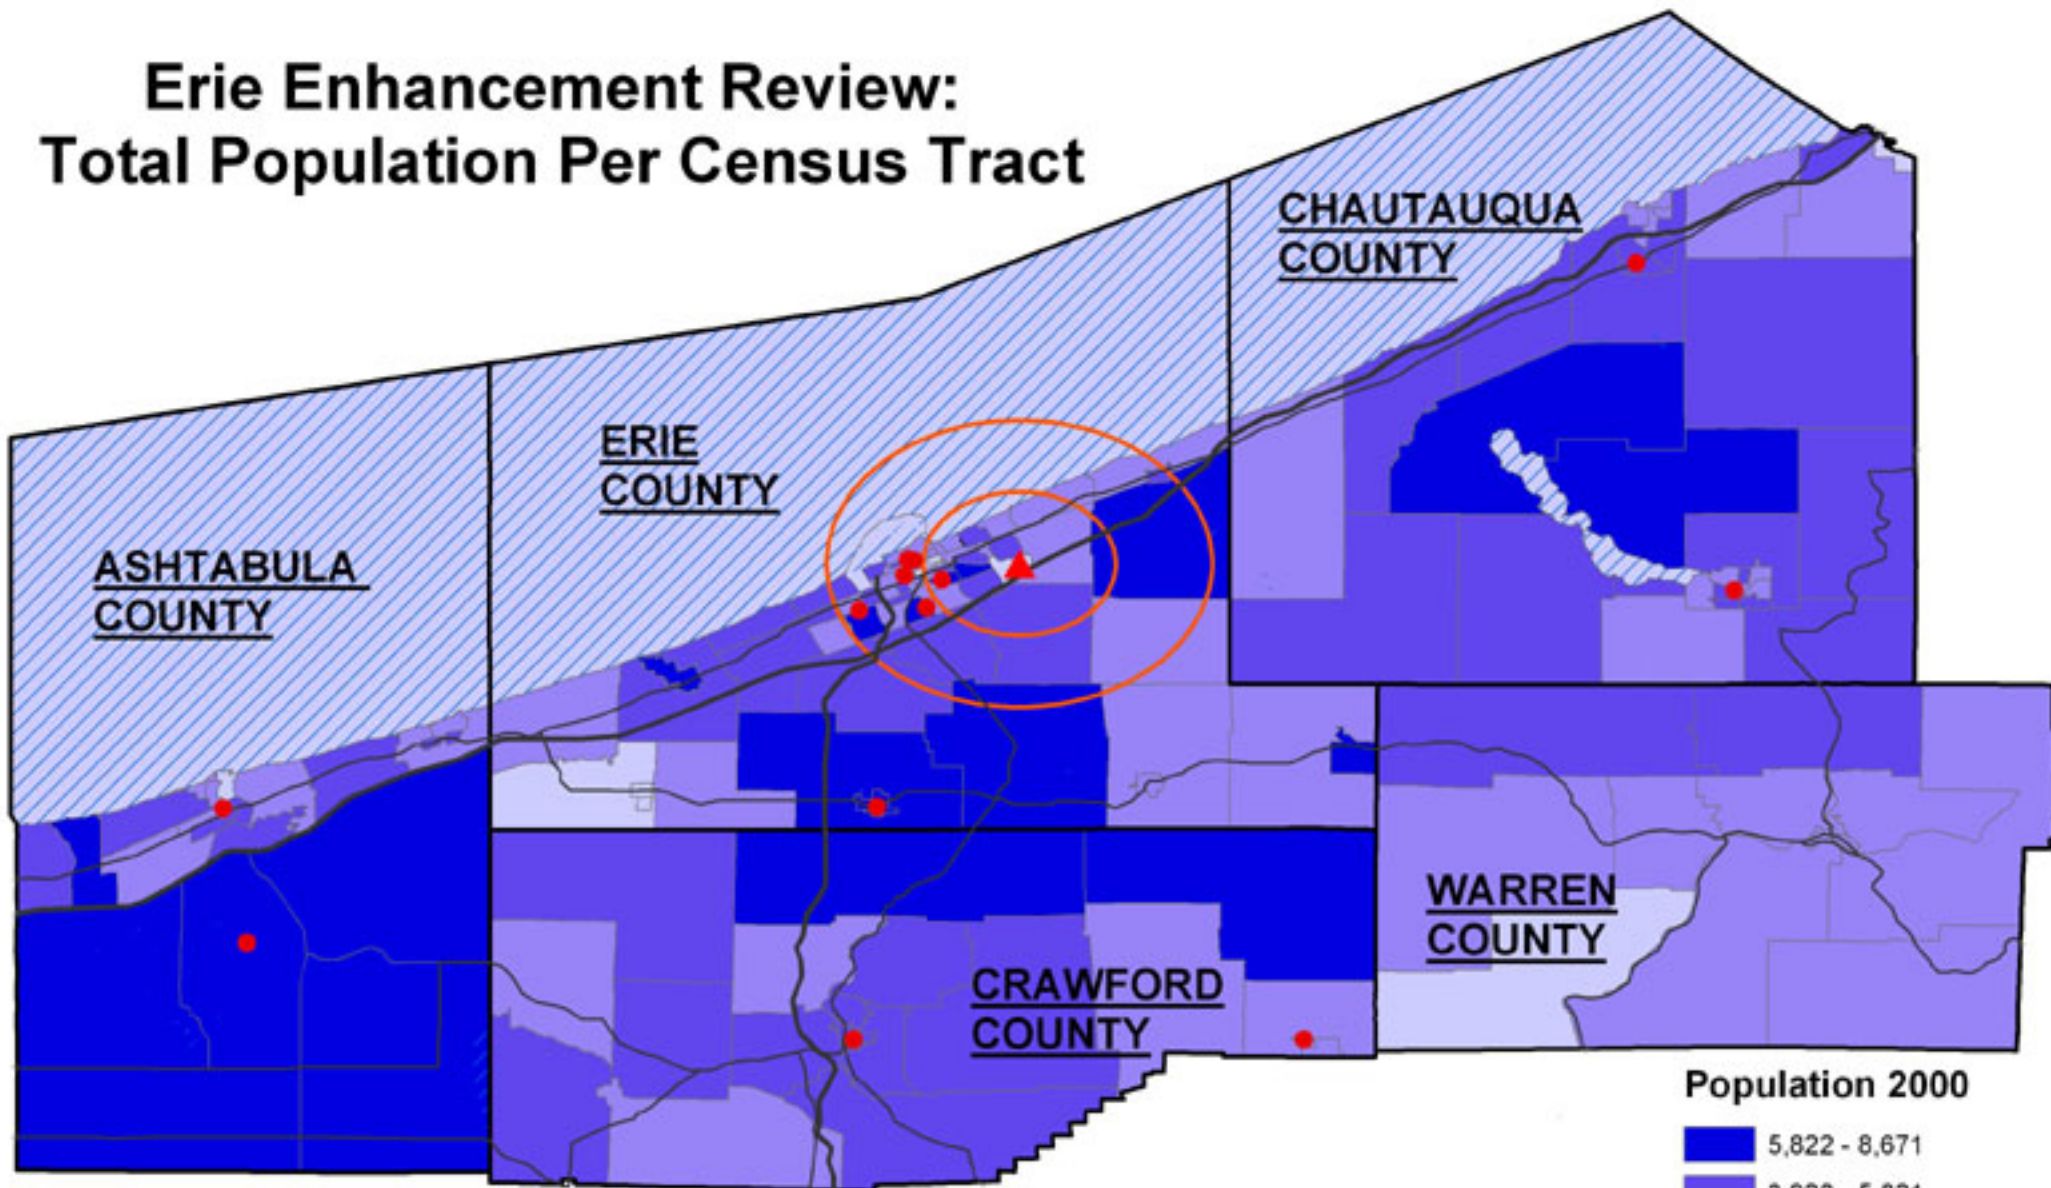

# Erie Enhancement Review: Total Population Per Census Tract

Birgit Muehlenhaus  
September 2003

Data Source: 2000 Decennial Census,  
US Census Bureau

The orange rings show distances  
of 5 and 10 miles around the  
Penn State Erie Campus.

## Population 2000

- Water
- PSU Erie Campus
- Competitor
- Interstate Highway
- US Highway

# Erie Enhancement Review: Population of 22 - 49 Year-Olds Per Census Tract

The orange rings show distances  
of 5 and 10 miles around the  
Penn State Erie Campus.