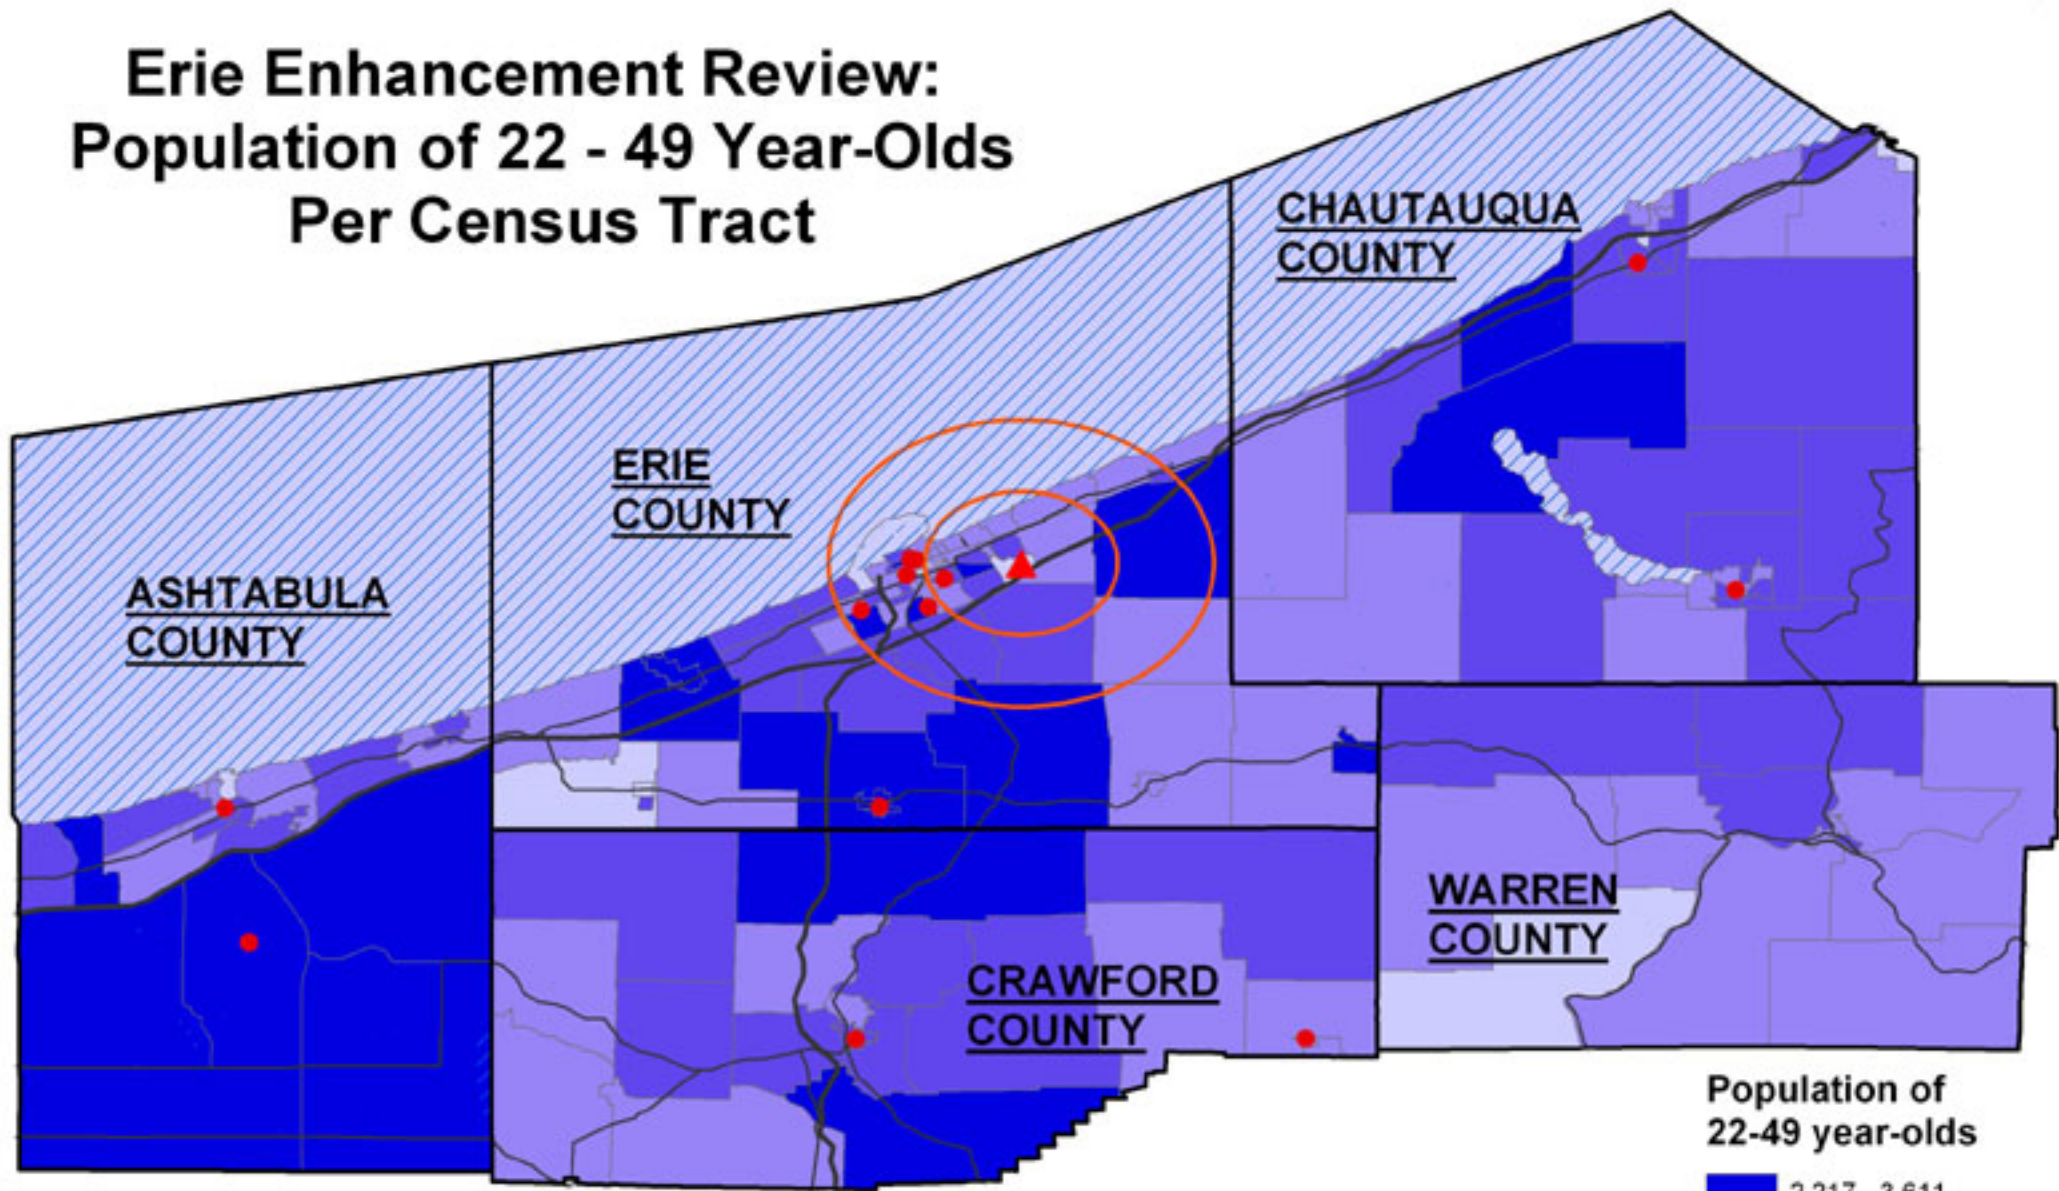

# Erie Enhancement Review: Total Population Per Census Tract

Birgit Muehlenhaus  
September 2003

Data Source: 2000 Decennial Census,  
US Census Bureau

The orange rings show distances  
of 5 and 10 miles around the  
Penn State Erie Campus.

## Population 2000

- Water
- PSU Erie Campus
- Competitor
- Interstate Highway
- US Highway

# Erie Enhancement Review: Population of 22 - 49 Year-Olds Per Census Tract

The orange rings show distances  
of 5 and 10 miles around the  
Penn State Erie Campus.