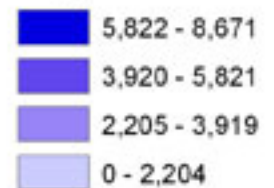

Population 2000